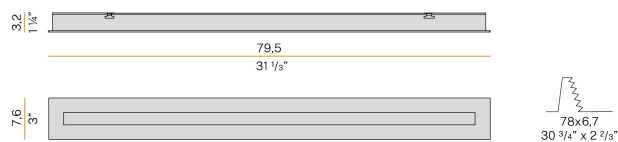

Technical drawing