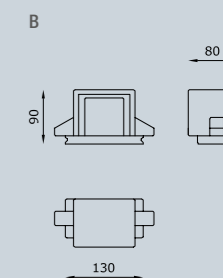

Recessed

TECHNICAL FEATURES | BODYFRAME

Code	9010.00 (fig. A)	9013.00 (fig. A)
Type	Downlight 90°	Wall recessed 90°
Material	00: Coral®	00: Coral®
Weight	3.5 Kg	3.5 Kg
Mounting	Ceiling recessed	Wall recessed
IP rating	IP40	IP40
Cut out for plasterboard	(800 mm for each module installed + 160 mm) x 140 mm	(800 mm for each module installed + 160 mm) x 140 mm
Light hole	(800 mm for each module installed) x 60 mm	(800 mm for each module installed) x 60 mm
Note	-	-

TECHNICAL FEATURES | CLOSURE HEADPARTS

Code	9014.00 (fig. B)
Material	00: Coral®
Weight	1.2 Kg (couple)
Mounting	Wall and ceiling recessed
IP rating	-
Cut out for plasterboard	140 x 85 mm
Note	You need two headparts delivered as couple with a unique code 9014.00 to close a continuous line of the NOTHING product (code 9010.00 / 9013.00).

TECHNICAL FEATURES | PROTECTION SHIELD

Code	9011.08 (fig. C)	9011.16	9011.24	9011.32
Material	Satin polycarbonate	Satin polycarbonate	Satin polycarbonate	Satin polycarbonate
Dimensions	800 x 70 mm	1600 x 70 mm	2400 x 70 mm	3200 x 70 mm
Note	-	-	-	-

Restaurant - Varazze

TECHNICAL FEATURES | LIGHT SOURCE

Code	9017	9017.21	9018
Type	Downlight 90° Wall recessed 90° ▲▲	Downlight 90° Wall recessed 90° ▲▲	Downlight 90° Wall recessed 90° ▲▲
IP rating	IP20	IP20	IP20
Insulation class	II	II	II
Control gear	Electronic ballast	Electronic ballast	Constant voltage driver (not included)
Lamp type	T5 - _ -	T5 - _ -	LED 24V - _ -
Lamp wattage	1 x 39W	1 x 21W	1 x 21W
Luminous efficacy	-	-	2100 lm
Light distribution	-	-	Wide beam 120°
Fitting	G5	G5	-
Light colour	White 2700K	White 2700K	White 3000K White 2700K (on request)
Light hole	-	-	-
Voltage connection	220-240V · 50/60Hz	220-240V · 50/60Hz	By driver (optional)
CRI	-	-	>90
Emergency	-	-	-
Energy efficiency class	A+	A+	A++
Note	-	-	-