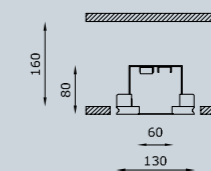

Recessed

TECHNICAL FEATURES | BODYFRAME

Code	9010.00 (fig. A)	9013.00 (fig. A)
Type	Downlight 90°	Wall recessed 90°
Material	00: Coral®	00: Coral®
Weight	3.5 Kg	3.5 Kg
Mounting	Ceiling recessed	Wall recessed
IP rating	IP40	IP40
Cut out for plasterboard	(800 mm for each module installed + 160 mm) x 140 mm	(800 mm for each module installed + 160 mm) x 140 mm
Light hole	(800 mm for each module installed) x 60 mm	(800 mm for each module installed) x 60 mm
Note	-	-

TECHNICAL FEATURES | CLOSURE HEADPARTS

Code	9014.00 (fig. B)
Material	00: Coral®
Weight	1.2 Kg (couple)
Mounting	Wall and ceiling recessed
IP rating	-
Cut out for plasterboard	140 x 85 mm
Note	You need two headparts delivered as couple with a unique code 9014.00 to close a continuous line of the NOTHING product (code 9010.00 / 9013.00).

TECHNICAL FEATURES | PROTECTION SHIELD

Code	9011.08 (fig. C)	9011.16	9011.24	9011.32
Material	Satin polycarbonate	Satin polycarbonate	Satin polycarbonate	Satin polycarbonate
Dimensions	800 x 70 mm	1600 x 70 mm	2400 x 70 mm	3200 x 70 mm
Note	-	-	-	-

Restaurant - Varazze

TECHNICAL FEATURES | LIGHT SOURCE

Code	9017	9017.21	9018
Type	Downlight 90° Wall recessed 90° ▲▲	Downlight 90° Wall recessed 90° ▲▲	Downlight 90° Wall recessed 90° ▲▲
IP rating	IP20	IP20	IP20
Insulation class	II	II	II
Control gear	Electronic ballast	Electronic ballast	Constant voltage driver (not included)
Lamp type	T5 - _ -	T5 - _ -	LED 24V - _ -
Lamp wattage	1 x 39W	1 x 21W	1 x 21W
Luminous efficacy	-	-	2100 lm
Light distribution	-	-	Wide beam 120°
Fitting	G5	G5	-
Light colour	White 2700K	White 2700K	White 3000K White 2700K (on request)
Light hole	-	-	-
Voltage connection	220-240V · 50/60Hz	220-240V · 50/60Hz	By driver (optional)
CRI	-	-	>90
Emergency	-	-	-
Energy efficiency class	A+	A+	A++
Note	-	-	-