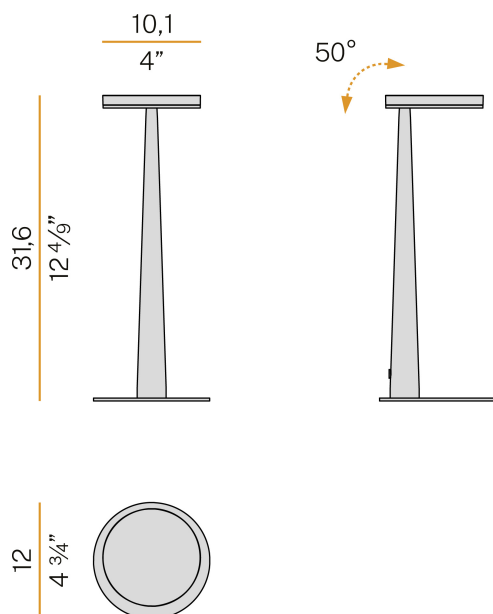

PANZERI

Bella

220-240V AC dimmable (Step DIM)

C05219.011.0509

 mat brass

DIRECT
LIGHT

Data sheet

CODE	C05219.011.0509
SYSTEM POWER CONSUMPTION	5W
EFFICACY	77.6lm/W
LIGHT SOURCE	LED
LIGHT SOURCE LIFETIME	L80 (B10) 70.000h
COLOUR TEMPERATURE	2700K Ra>90
LIGHT DISTRIBUTION	adjustable
POWER SUPPLY	220-240V AC
FREQUENCY	50/60Hz
ELECTRICAL CONFIGURATION	dimmable (Step DIM)
DRIVER	integrated included
NOMINAL LUMINOUS FLUX	460lm
LUMEN OUTPUT	388lm
EFFICIENCY	84.3%
WEIGHT	0,88 Kg
PROTECTION DEGREE	IP20
COLOUR TOLLERANCES	SDCM 3
PACKING DIMENSIONS	17,0 x 40,0 x 16,0 cm

Table lighting fixture for interiors, with swivelling light beam.
 Pickled sheet metal bearing base in polyacrylic paint.
 Body in tapered steel tube in white, black, bronze, mat brass or titanium polyacrylic paint.
 Turned brass joint in polyacrylic paint.
 Die-cast aluminium structure in polyacrylic paint.
 Die-cast aluminium swivelling head in polyacrylic paint.
 Modelled acrylic diffuser with mat finish.
 Aluminium closing disk in polyacrylic paint.
 Push-button to adjust luminosity according to 5 levels of visual comfort.
 Equipped with a 1,4m (55,1") long power cable with jack connector and adapter plug.

Technical drawing

Polar diagram