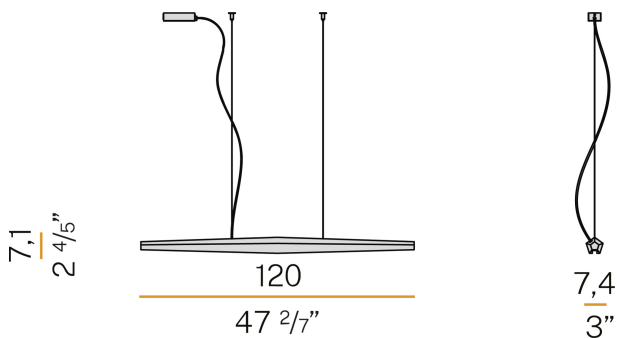

Technical drawing