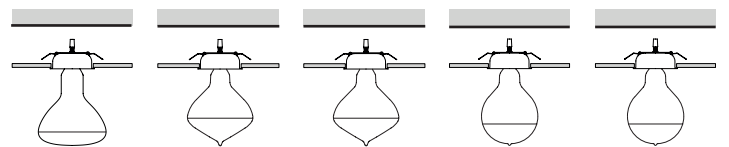

RECESSED CEILING CUP "E"

material metal
colour matt black

ELECTRICAL SYSTEM

source LED
8,6W, 940lumen, 3000K
class A+

PACKAGING

nr. of collis 1
net weight/kg 0,9
gross weight/kg 1,45
packaging/cm 24x24x39

EMISSION OF LIGHT

one directional

direct
filtered
indirect
none

CERTIFICATION

IEC 60598-1:2008
EN 60598-1:2008 + A11:2009

IP rate IP20
LED equipped

COLLECTION

available also as: suspension lamp and wall lamp

FR123 1F INT FR123 2F INT FR123 2T INT FR123 3F INT FR123 3T INT