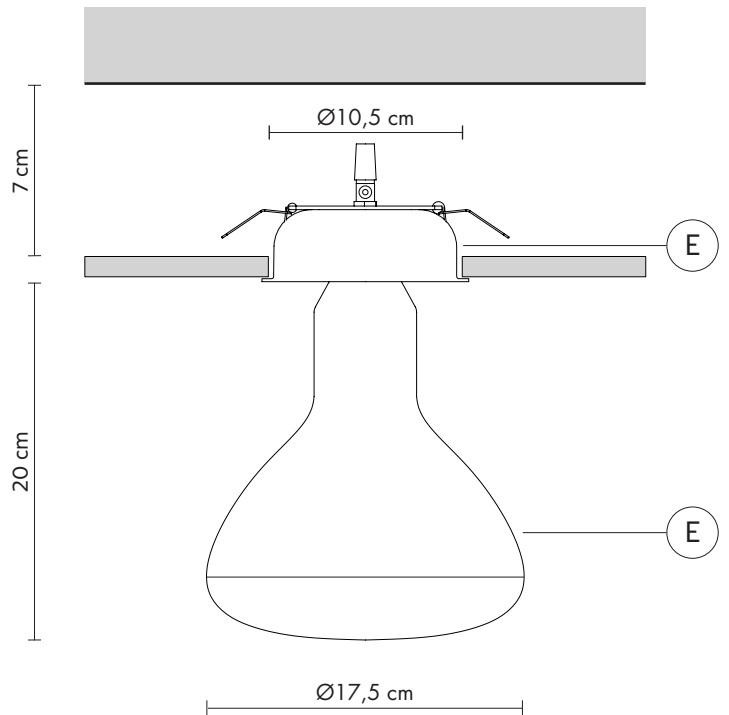

RECESSED CEILING CUP "E"

material metal
colour matt black

ELECTRICAL SYSTEM

source LED
8,6W, 940lumen, 3000K
class A+

PACKAGING

nr. of collis 1
net weight/kg 0,9
gross weight/kg 1,45
packaging/cm 24x24x39

EMISSION OF LIGHT

one directional

direct
filtered
indirect
none

CERTIFICATION

IEC 60598-1:2008
EN 60598-1:2008 + A11:2009

IP rate IP20
LED equipped

COLLECTION

available also as: suspension lamp and wall lamp

FR123 1F INT FR123 2F INT FR123 2T INT FR123 3F INT FR123 3T INT