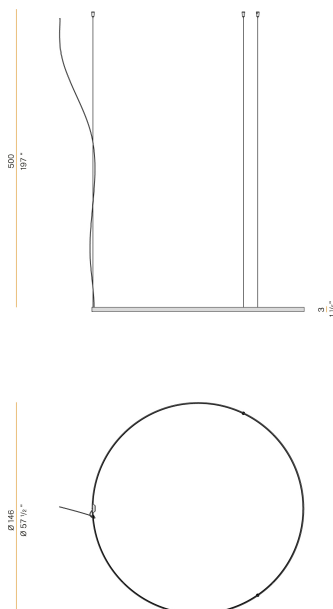

PANZERI

Zero Round

24V DC
M10319.150.0510

 mat brass

Data sheet

CODE	M10319.150.0510
SYSTEM POWER CONSUMPTION	71W
EFFICACY	86.2lm/W
LIGHT SOURCE	LED
LIGHT SOURCE LIFETIME	L70 (B50) 60.000h
COLOUR TEMPERATURE	2700K Ra>90
LIGHT DISTRIBUTION	diffused
POWER SUPPLY	24V DC
DRIVER	remote not included
LUMEN OUTPUT	6120lm
WEIGHT	1,58 Kg
PROTECTION DEGREE	IP20
COLOUR TOLLERANCES	SDCM 3
PACKING DIMENSIONS	160,0 x 160,0 x 11,0 cm

Single or multiple suspension lighting fixture for interiors, with direct and indirect light emission.

Bended extruded aluminium structure in white, black, bronze, mat brass or titanium polyacrylic paint.

Extruded polycarbonate diffuser with opaline finish.

Suspension kit with griplocks and 5m (196,9") long steel cables.

5m (196,9") long power cable in transparent PVC.

Provided without power canopy.

Technical drawing