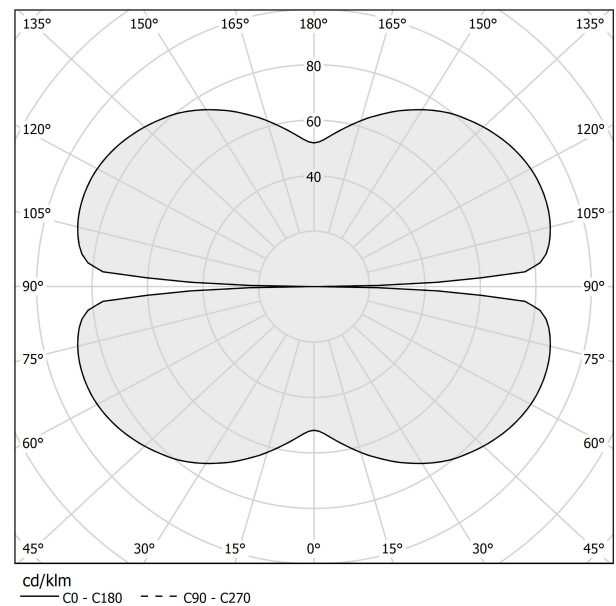

Polar diagram