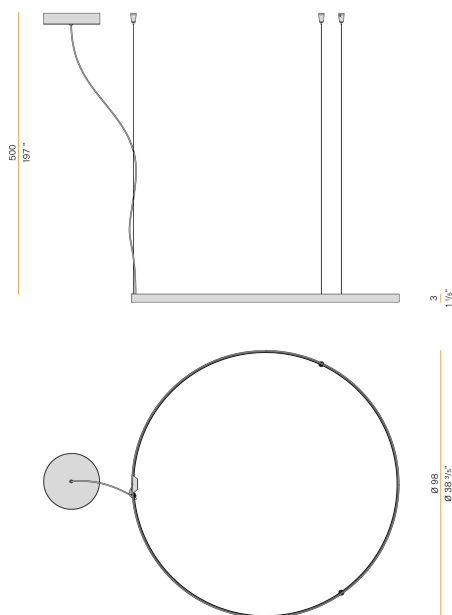

Technical drawing