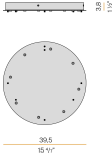

Technical drawing

Polar diagram

PANZERI

Brooklyn Round

Accessories / power supply

XM150/24 DIM

LED driver, 150W 24V DC, DALI/Push DIM dimmable.

XM60/24 DIM

LED driver, 60W 24V DC, DALI/Push DIM dimmable.

PANZERI

Brooklyn Round

Accessories / power supply and fixing

XM23119.538.0099

Canopy for power supply with 8 outputs and to join 7 steel cables, for up to 8 Brooklyn Round models maximum.

PANZERI

Brooklyn Round

Accessories / fixing

XM231/23219L

Plate for multiple suspensions.