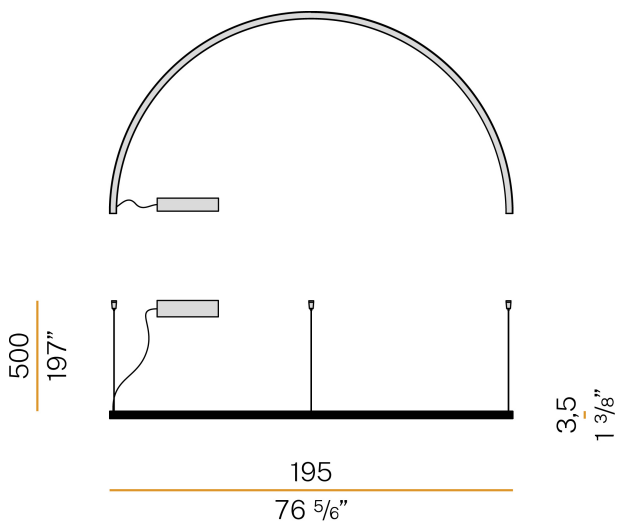

PANZERI

Brooklyn Round

220-240V AC dimmable (DALI/Push DIM)

L23219.180.0402

 mat brass

Data sheet

CODE	L23219.180.0402
SYSTEM POWER CONSUMPTION	55W
EFFICACY	53.9lm/W
LIGHT SOURCE	LED
LIGHT SOURCE LIFETIME	L80 (B20) 80.000h
COLOUR TEMPERATURE	3000K Ra>90
LIGHT DISTRIBUTION	diffused
POWER SUPPLY	220-240V AC
FREQUENCY	50/60Hz
ELECTRICAL CONFIGURATION	dimmable (DALI/Push DIM)
DRIVER	integrated included
NOMINAL LUMINOUS FLUX	6840lm
LUMEN OUTPUT	2965lm
EFFICIENCY	43.3%
WEIGHT	3,38 Kg
PROTECTION DEGREE	IP40
COLOUR TOLLERANCES	SDCM 3
GLOW WIRE TEST PERFORMANCE	850°
PACKING DIMENSIONS	12,0 x 202,0 x 106,0 cm

Suspension lighting fixture for interiors, with direct light emission.
Banded extruded aluminium structure in white, black or mat brass polyacrylic paint.
Extruded polycarbonate diffuser with opaline finish.
Galvanized sheet metal end caps in polyacrylic paint.
Suspension kit with griplocks and 5m (196,9") long steel cables.
5m (196,9") long power cable in transparent PVC.
Power canopy with pickled sheet metal ceiling bracket and covering in white polyacrylic paint.

Technical drawing

Polar diagram

PANZERI

Brooklyn Round

Accessories / power supply

XM150/24 DIM

LED driver, 150W 24V DC, DALI/Push DIM dimmable.

XM60/24 DIM