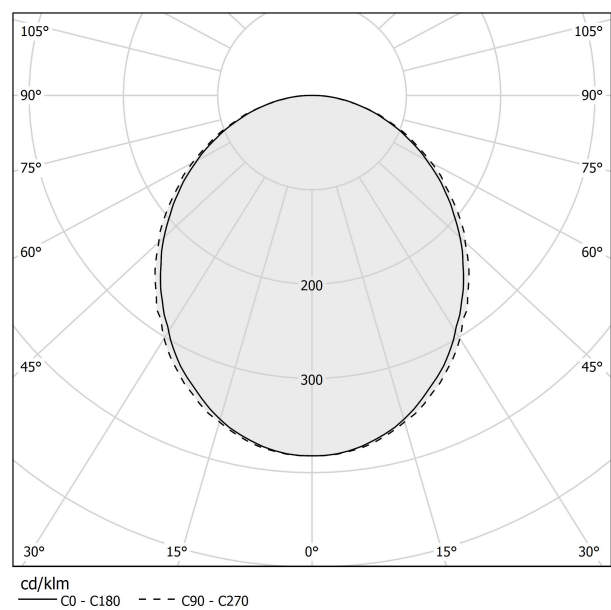

Polar diagram