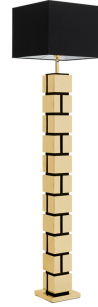

## SPECIFICATION SHEET

<b>Item no.</b>	109622
<b>Item description</b>	Floor Lamp Reynaud polished brass incl shade
<b>Category</b>	Lighting
<b>Type</b>	Floor lamps
<b>Country of origin</b>	India

### ITEM MEASUREMENTS (CM / KG)

**Dimensions** A. 20,5 | B. 40 | C. 175 cm

**Net weight** 25

Dimensions are indicated as follows: A = lamp width | B = shade width | C = total height

### SPECIFICATIONS

<b>Material(s)</b>	Brass   MDF   Iron   Plastic   Steel
<b>Finish(es)/colour(s)</b>	Polished brass   Including black shade
<b>Suitable for</b>	Indoor use only
<b>Lamp holder type   qty</b>	E27   1
<b>Switch</b>	Floor switch
<b>Wire type</b>	2 x 0,75
<b>Wire length (cm)</b>	250
<b>Plug type</b>	C - Euro plug
<b>Max. wattage</b>	40 watt
<b>Voltage</b>	220 - 240 Volt
<b>Shade dimensions</b>	40 x 40 x H. 30 cm
<b>Fabric composition shade</b>	50% cotton   50% polyester

#### **108971 - Shade Square black cotton look 40 x 40 x H. 30 cm - 1pc(s)**

<b>Package measurements</b>	0,415 x 0,415 x 0,44
<b>Volume</b>	0,0758
<b>Gross weight</b>	1,50