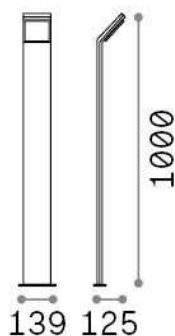

General info

Outdoor - Floor lamps

Ean	8021696318707
Item	STYLE PT H100 BIANCO 3000K
Installation	Floor lamps
Guarantee	5 years
Gross weight	2.12 kg
Volume	0.023861 m ³

Technical info

Net weight	1.68 kg
Insulation class	I
Protection index	IP54
Compliance	CE
Operating temperature	-15° ~ +45 °C
Dimmer	NO, On-Off
Power output	100-240 V AC 50/60 Hz
Power supply	In-built, included Replaceable (by qualified operators only), electronic

Source info

Integrated source	Integrated LED module
Replaceable source	No
Power	9 W
Emission	Direct
Max consumption	max 9,00 W
Features LED	LED SMD
CCT LED	3000 K
Duration LED (t. 25°C)	30000 h
CRI	> 80
Light beam	120°
Light beam flux	1050 lm
Useful light flux	920 lm