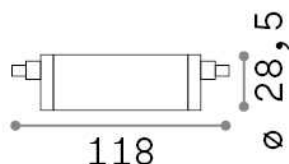

General info

Lampadine e accessori - Lampadine r7s

Ean	8021696307862
Item	R7s SMD 14W 1700Lm 3000K CRI80
Installation	-
Guarantee	5 years
Gross weight	0.08 kg
Volume	0.000108 m ³

Technical info

Net weight	0.07 kg
Insulation class	-
Compliance	CE
Power output	220-240 V AC 50 Hz
Dimmer	NO, On-Off
Power supply	Not required

Source info

Power	14 W
Emission	Diffuse
Max consumption	max 14,00 W
CCT LED	3000 K
Duration LED (t. 25°C)	15000 h
CRI	> 80
Light beam	-
Useful light flux	1700 lm
Photobiological risk	EXEMPT