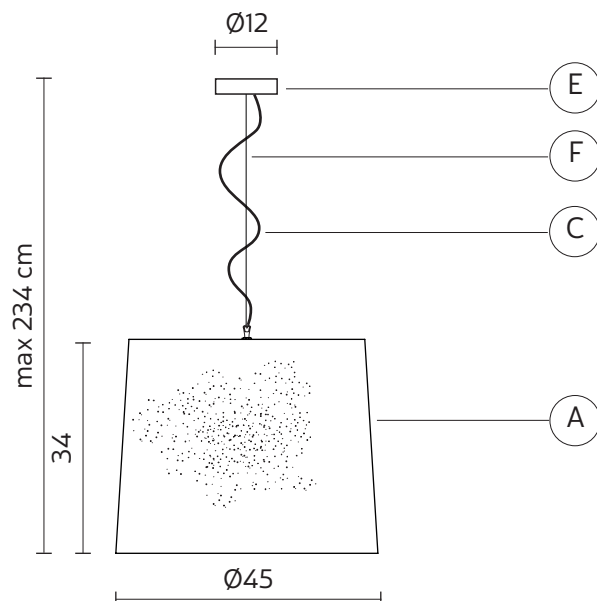

ELECTRICAL CABLE "C"

material	PVC	
colour	transparent	

CEILING CUP "E"

material	metal
colour	white

SUSPENSION CABLE "F"

material	steel
----------	-------

ELECTRICAL SYSTEM

socket	E27
source	max 1x105w
energy class	from E to A++

PACKAGING

nr. of collis	1
net weight/kg	4
gross weight/kg	5,5
packaging/cm	51x51x42

EMISSION OF LIGHT

one-directional

CERTIFICATION

IEC	60598-1:2008
EN	60598-1:2008 + A11:2009

IP rate	IP20
bulb	not provided