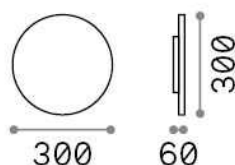

General info

Outdoor - Wall lamps

Ean	8021696328560
Item	PUNTO AP D30 COFFEE
Installation	Wall lamps
Guarantee	5 years
Gross weight	2.31 kg
Volume	0.013475 m ³

Technical info

Net weight	2.09 kg
Insulation class	I
Protection index	IP54
Compliance	CE
Operating temperature	-
Dimmer	NO, On-Off
Power output	220-240 V AC 50/60 Hz
Power supply	In-built, included Replaceable (by qualified operators only), electronic

Source info

Integrated source	Integrated LED module
Replaceable source	No
Power	LED 16 W
Emission	Indirect
Max consumption	max 16,00 W
Features LED	LED SMD
CCT LED	3000 K
Duration LED (t. 25°C)	30000 h
CRI	> 90
Light beam flux	1850 lm
Useful light flux	1190 lm
Photobiological risk	1
Bulb included	1 - E14 OLIVA 4W 3000K CRI80 SATIN