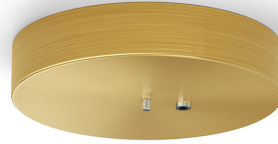

PANZERI

Zero Round

220-240V AC dimmable (DALI/Push DIM)

[XM03319.511.0002](#)

 mat brass

Data sheet

CODE	XM03319.511.0002
POWER SUPPLY	220-240V AC
FREQUENCY	50/60Hz
ELECTRICAL CONFIGURATION	dimmable (DALI/Push DIM)
DRIVER	integrated included
WEIGHT	0,70 Kg
PACKING DIMENSIONS	22,0 x 24,0 x 9,0 cm

Canopy for power supply of 1 Zero Shapes model, with DALI/Push DIM driver.

Technical drawing

4,1
1 5/8"

20,6
8 1/9"