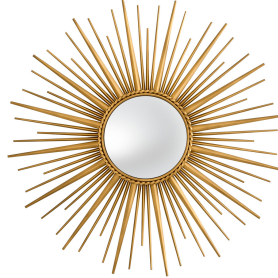

E I C H H O L T Z

25 YEARS OF LUXURY

SPECIFICATION SHEET

Item no.	110329
Item description	Mirror Helios vintage brass
Category	Mirrors
Type	Wall mirrors
Country of origin	India

ITEM MEASUREMENTS (CM / KG)

Dimensions	∅ 96 cm
Net weight	4

SPECIFICATIONS

Material(s)	Convex mirror Stainless steel
Finish(es)/colour(s)	Antique gold finish convex mirror
Suitable for	Indoor use only
Stainless steel grade	SAE 202
Mirror hanging system	Horizontal French cleat