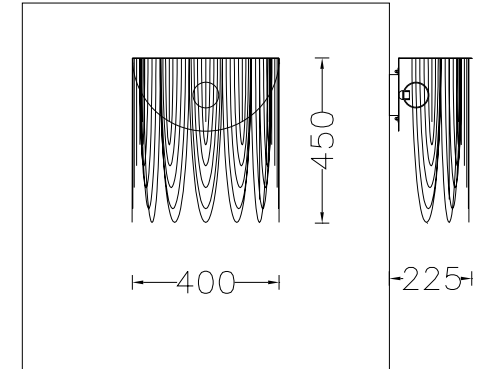

PRODUCT SIZE

SHADE SIZE: 400 X 225W MM / TOTAL HEIGHT: 450MM

PACKAGING DIMENSIONS

330MM(W) X 480MM(L) X 330MM(H)

LAMP TYPE & NO

1 X G9-HALOGEN 18-40 WATT LAMPS (40W) OR 1X G9-2.5W LEDS. OR 1 X E12/14 OR E26/27 LED

CLASS II
IP RATING 20
QC RATING 21

 VOLTAGE RANGE
110-240V

PRODUCT MARKS & RATINGS

WEIGHT 2.5KG
PACKED 6KG WEIGHT

TECHNICAL DRAWING

INTERACT

SELECT COLOUR

- SILVER *
- BRASS *
- COPPER *
- SMOKE *
- MIXED METALIC *
- RUST *
- WHITE
- RED
- BLACK

* METALLIC

CUSTOMISE DIMENSIONS

A

B

LAMP TYPE

QUANTITY

ADDITIONAL COMMENTS

WEB LINK 