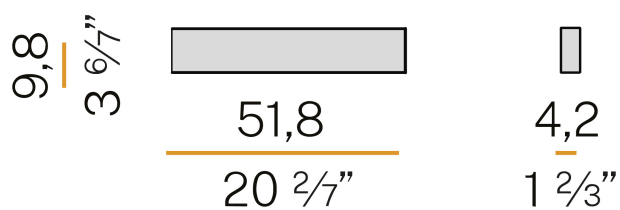

Technical drawing