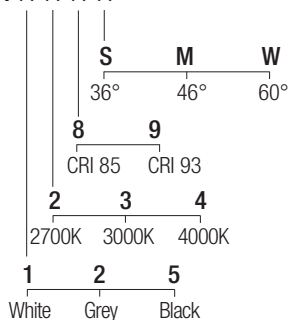

IP44 made in Italy

Supply current

250mA (V_f 37V)

Power

10W

Dimensions

Photometric diagrams

CCT/CRI/Flux

	CRI85	CRI93
2700K	890lm	840lm
3000K	1000lm	930lm
4000K	1040lm	960lm

Code construction

C1 X X X X

Optionals

LOH1 LOH1B LOH1G

White Black Grey

Low luminance louver

SC1001