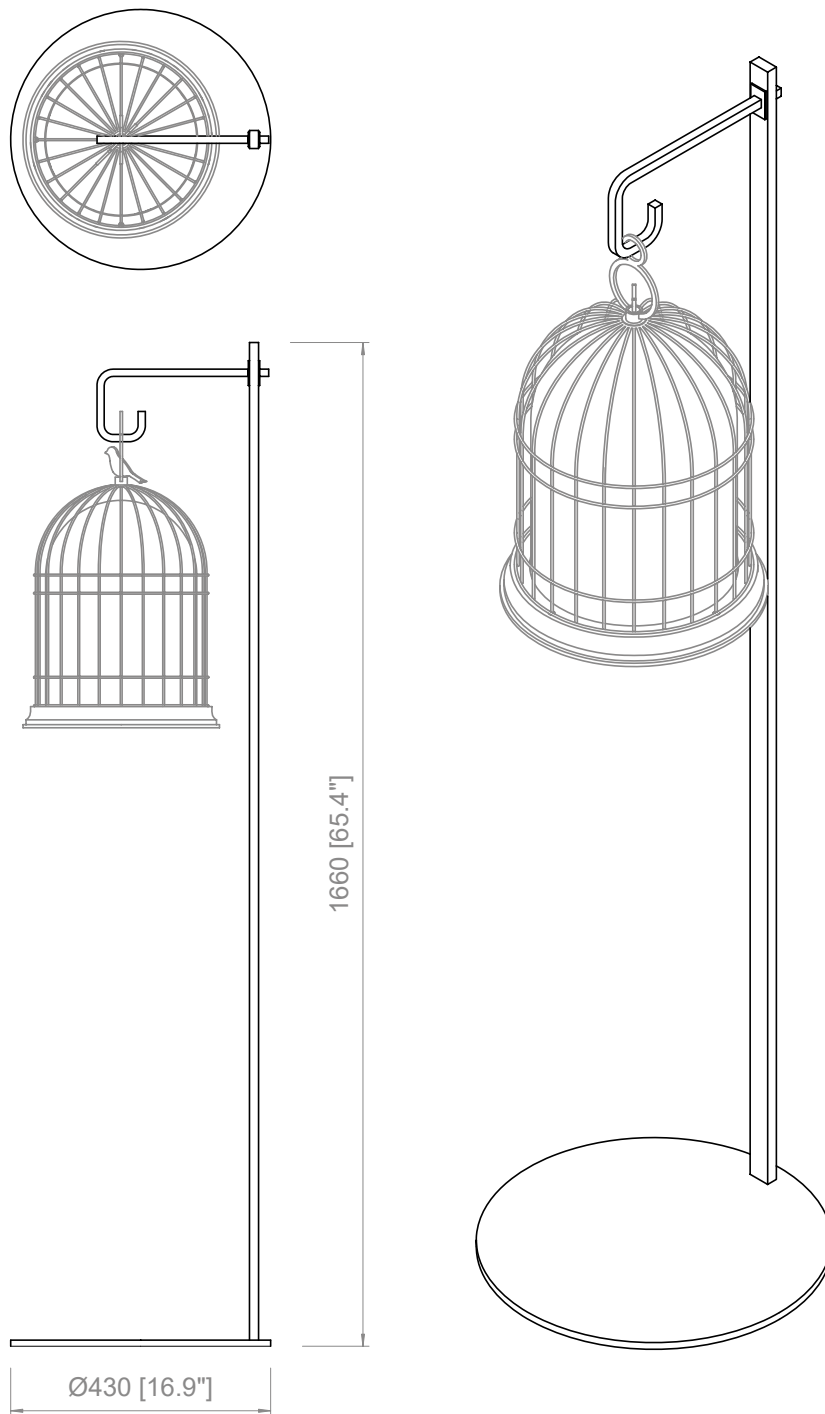

Freedom reproduces the shape of a cage. Its sign of recognition consists of a metallic bird placed outside the cage with a magnet, in order to symbolize freedom from any constraint. An IP65 outdoor lamp, it is available in the wired or battery version. The offer is completed by a series of black lacquered accessories which expand the possibilities of using the lamp.

Peso-Weight

4 kg / 8.8 lbs

Box 1

L: 400 mm / 15.8"

P-W: 400 mm / 15.8"

H: 600 mm / 23.6"

Peso-Weight: 5 kg / 11 lbs

PRODOTTO / PRODUCT **IMBALLI / PACKAGING**

Peso-Weight

1 kg / 2.2 lbs

Box 1

L: 270 mm / 10.6"

P-W: 270 mm / 10.6"

H: 290 mm / 11.4"

Peso-Weight: 1.5 kg / 3.3 lbs

PRODOTTO / PRODUCT **IMBALLI / PACKAGING**

Peso-Weight	Box 1	Box 2
14 kg / 30.9 lbs	L: 440 mm / 17.3"	L: 430 mm / 16.9"
	P-W: 230 mm / 9"	P-W: 430 mm / 16.9"
	H: 1650 mm / 64.9"	H: 170 mm / 6.7"
	Peso-WEIGHT: 6 kg / 13.2 lbs	Peso-Weight: 11 kg / 24.2 lbs