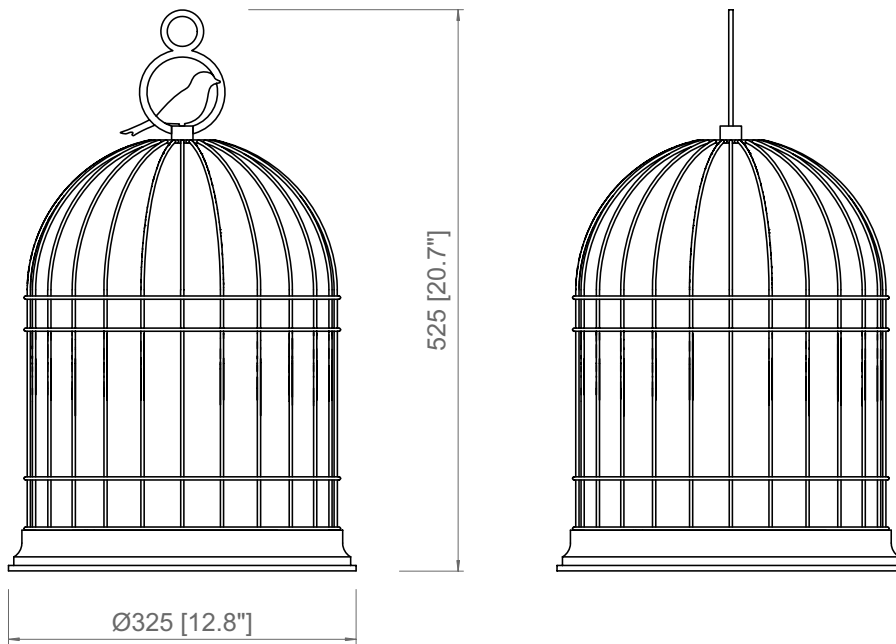

PRODOTTO / PRODUCT   **IMBALLI / PACKAGING**

Peso-Weight

4 kg / 8.8 lbs

Box 1

L: 400 mm / 15.8"

P-W: 400 mm / 15.8"

H: 600 mm / 23.6"

Peso-Weight: 5 kg / 11 lbs