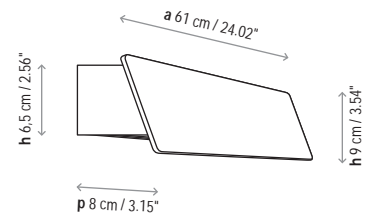

11,5 W LED  
Led: 28 x 0,41 W = 11,5 W Osram  
Lumens: 1060 lm  
CRI: 85  
Degrees Kelvin: 2700°

OUTDOOR:  
Degrees Kelvin: 3000°

Voltage: 230V~50Hz

1 Box 79 x 16 x 14 cm

Vol.: 0,0177 m<sup>3</sup>

Weight: 3 kg

2270100665 Led Indoor  
White

2270100614 Led Outdoor  
Graphite Brown  
Stainless Steel Structure  
Aluminum Front

Measures

OPTIONAL (CONSULT)

Available switch option only for indoor products not requiring IP.