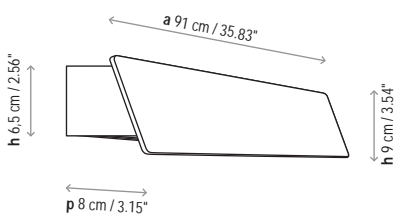

Alba - 60

Alba - 60 Led

Alba - 90

Alba - 90 Led