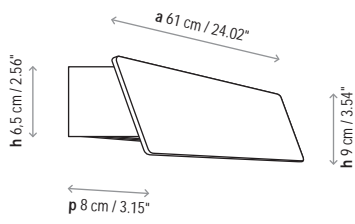

Alba - 60

Alba - 60 Led

Alba - 90

Alba - 90 Led