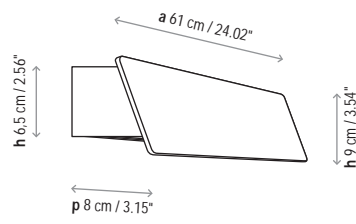

Alba - 60 Led