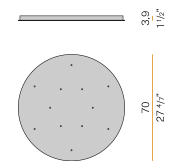

Canopy for power supply with 3 outputs.

XM9001-07

Canopy for power supply with 7 outputs.

XM9001-12

Canopy for power supply with 12 outputs.

XM9001-21

Canopy for power supply with 21 outputs.