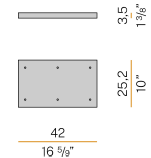

XM8901-06 LED

Canopy for power supply and suspension up to 6 24V DC constant voltage models maximum.