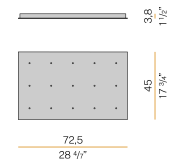

XM8901-15

Canopy for power supply with 15 outputs.