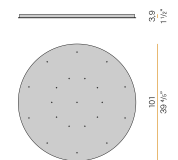

Canopy for power supply with 3 outputs.

XM9001-07

Canopy for power supply with 7 outputs.

XM9001-12

Canopy for power supply with 12 outputs.

XM9001-21

Canopy for power supply with 21 outputs.