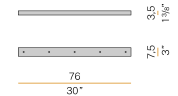

XM8901-05 LED

Canopy for power supply and suspension up to 5 24V DC constant voltage models maximum.