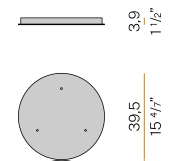

XM9001-03

Canopy for power supply with 3 outputs.