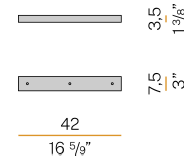

PANZERI

Bella

Accessories / power supply and fixing

XM8901-03 LED

Canopy for power supply and suspension up to 3 24V DC constant voltage models maximum.