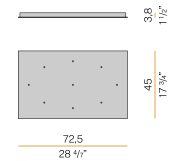

XM8901-09

Canopy for power supply with 9 outputs.