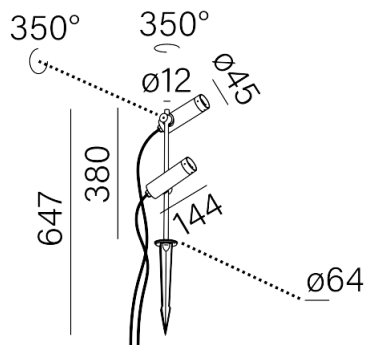

Last update on 2018-03-11 20:45. More details available at <https://www.aqform.com/en/DA2910>

Tolerance for dimensions  $\pm 1$ mm

Warranty period 5 years