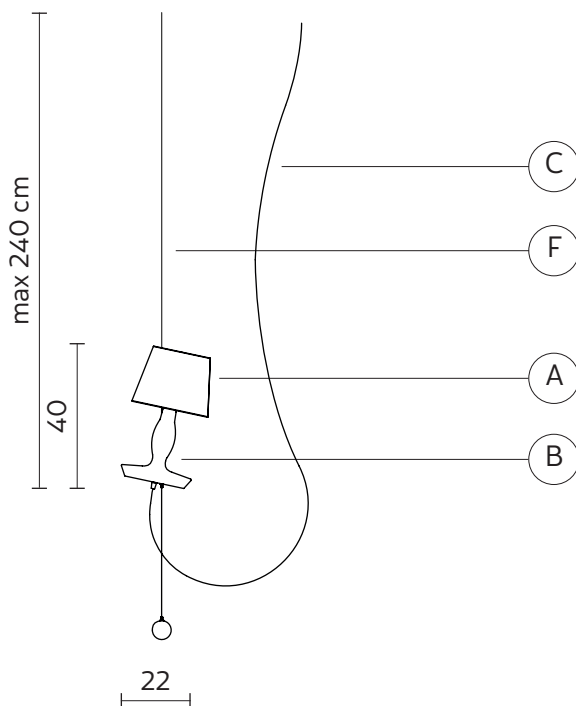

Ceiling cup multiple configuration 1000640B

STRUCTURE "A"

material ceramic
colour matt white 

SHADE "B"

material linen
colour white 

ELECTRICAL CABLE "C"

material PVC
colour transparent 

SUSPENSION CABLE "F"

material steel

ELECTRICAL SYSTEM

socket E27
source max 1x52w
energy class from E to A++

PACKAGING

nr. of collis 2
net weight/kg 2
gross weight/kg 2,7
packaging/cm 31x23x31 (A) - 24x24x39 (B)

EMISSION OF LIGHT

one-directional

 direct
 filtered
 indirect
 none

CERTIFICATION

IEC 60598-1:2008
EN 60598-1:2008 + A11:2009

IP rate IP20
bulb not provided

TECHNICAL SHEET - SE640EB

COLLECTION

available also as: table lamp, floor lamp, wall lamp