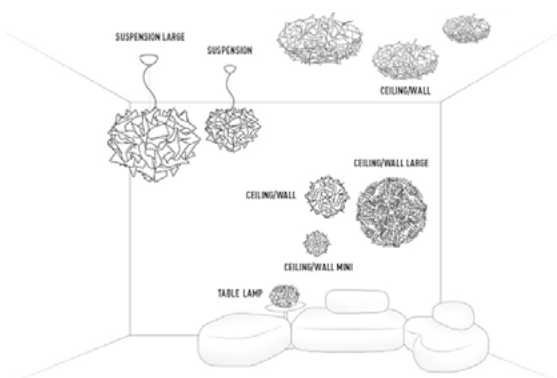

VELI TABLE Ø 32 design by Adriano Rachele

Compendium page 140

PRODUCT	SIZE	COLOUR	CODE
<p>TABLE LAMP</p> <p>Bulbs E14:</p> <p> 1 X 4W LED Filament</p> <p>Made of: Opalflex® / Metacrylate base</p> <p>With: MagneticSystem®</p> <p>Weight: net Kg 0,55 - gross Kg 1,00</p> <p>Package: 31,5 x 31,5 x h25,5 cm</p> <p>CE IP 20 </p>		<ul style="list-style-type: none">  OPAL  PLUM  CHARCOAL  COUTURE 	<p>VEL78TAV0001W_000</p> <p>VEL78TAV0001H_000</p> <p>VEL78TAV0001N_000</p> <p>VEL78TAV0001BW000</p>

VELI ENTIRE COLLECTION

ENERGY CLASS

This luminaire is compatible with bulbs of the energy classes:

SLAMP: VELI TABLE Ø32

874/2012