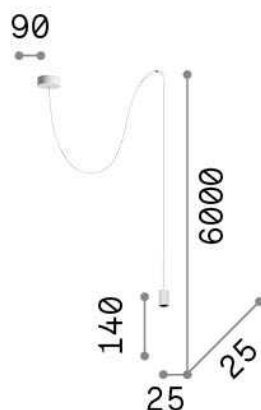

General info

Indoor - Suspensions

Ean	8021696328331
Item	ARCHIMEDE SP CILINDRO NERO
Installation	Suspensions
Guarantee	5 years
Gross weight	0.22 kg
Volume	0.001901 m ³

Technical info

Net weight	0.15 kg
Insulation class	II
Protection index	IP20
Compliance	CE
Operating temperature	0° ~ +40 °C
Dimmer	NO, On-Off
Power output	220-240 V AC 50/60 Hz
Power supply	In-built, included Replaceable (by qualified operators only), electronic

Source info

Integrated source	Integrated LED module
Replaceable source	Replaceable (by qualified operators only)
Power	LED 4 W
Emission	Direct
Max consumption	max 4,00 W
Features LED	LED SMD
CCT LED	3000 K
Duration LED (t. 25°C)	50000 h
CRI	> 90
Light beam	24°
Light beam flux	250 lm
Useful light flux	210 lm
Photobiological risk	2
Bulb included	1 - E14 OLIVA 4W 3000K CRI80 SATIN