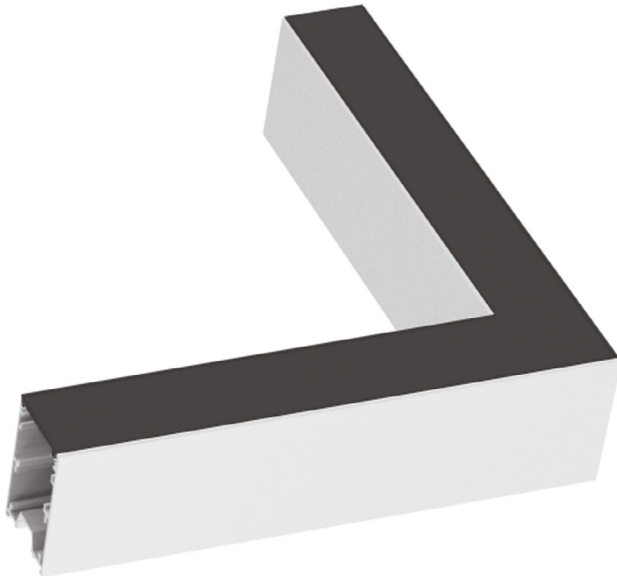

Code	192543
Item name	FLUO ACCENT 1200 4000K WHITE
Source	LED COB CREE
Power	30W
Driver included	TRIDONIC
Lumen	2400 Lm
MacAdam	3SDC
UGR	<19
Beam	30°
CCT	4000K
CRI	≥83
Insulation class	Class I
IP	20
Material	Aluminum
LED Life	30.000 h
Warranty	5 years
Net Weight	2,760 Kg
Volume	0,0251 m³
Dimmable	On request
Customizable	Yes

1.
Code 191188
Item name FLUO KIT RECESSED

2.
Code 191171
Item name FLUO KIT SURFACE

3.
Code 191591
Item name FLUO KIT PENDANT WH
Length 170 cm

Code	191485
Item name	FLUO CORNER BLINDED WH
Material	Aluminum
Warranty	5 years
Net Weight	0,610 Kg
Volume	0,0023 m ³

Code 191508
Item name FLUO PROFILE CONNECTOR