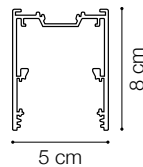

1.
Code 191188
Item name FLUO KIT RECESSED

2.
Code 191171
Item name FLUO KIT SURFACE

3.
Code 191591
Item name FLUO KIT PENDANT WH
Length 170 cm

Code	191485
Item name	FLUO CORNER BLINDED WH
Material	Aluminum
Warranty	5 years
Net Weight	0,610 Kg
Volume	0,0023 m ³