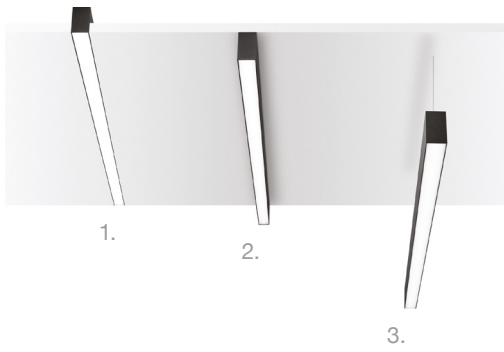

Code	192543
Item name	FLUO ACCENT 1200 4000K WHITE
Source	LED COB CREE
Power	30W
Driver included	TRIDONIC
Lumen	2400 Lm
MacAdam	3SDC
UGR	<19
Beam	30°
CCT	4000K
CRI	≥83
Insulation class	Class I
IP	20
Material	Aluminum
LED Life	30.000 h
Warranty	5 years
Net Weight	2,760 Kg
Volume	0,0251 m³
Dimmable	On request
Customizable	Yes

1.
Code 191188
Item name FLUO KIT RECESSED

2.
Code 191171
Item name FLUO KIT SURFACE

3.
Code 191591
Item name FLUO KIT PENDANT WH
Length 170 cm

Code	191485
Item name	FLUO CORNER BLINDED WH
Material	Aluminum
Warranty	5 years
Net Weight	0,610 Kg
Volume	0,0023 m ³