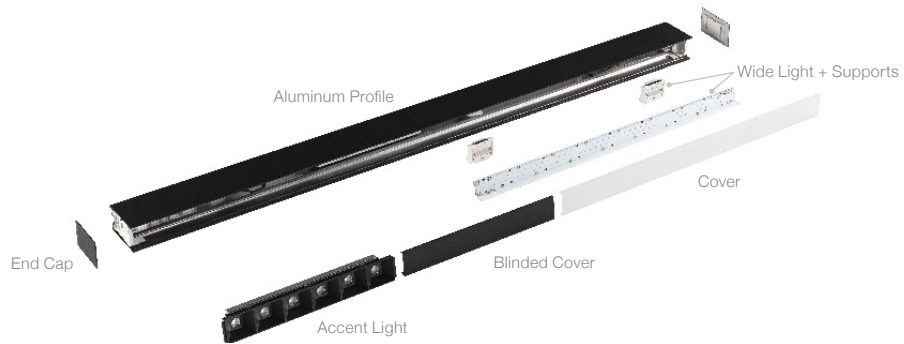

Code	192543
Item name	FLUO ACCENT 1200 4000K WHITE
Source	LED COB CREE
Power	30W
Driver included	TRIDONIC
Lumen	2400 Lm
MacAdam	3SDC
UGR	<19
Beam	30°
CCT	4000K
CRI	≥83
Insulation class	Class I
IP	20
Material	Aluminum
LED Life	30.000 h
Warranty	5 years
Net Weight	2,760 Kg
Volume	0,0251 m³
Dimmable	On request
Customizable	Yes

1.
Code 191188
Item name FLUO KIT RECESSED

2.
Code 191171
Item name FLUO KIT SURFACE

3.
Code 191591
Item name FLUO KIT PENDANT WH
Length 170 cm

Code	191485
Item name	FLUO CORNER BLINDED WH
Material	Aluminum
Warranty	5 years
Net Weight	0,610 Kg
Volume	0,0023 m ³

Code 191508
Item name FLUO PROFILE CONNECTOR