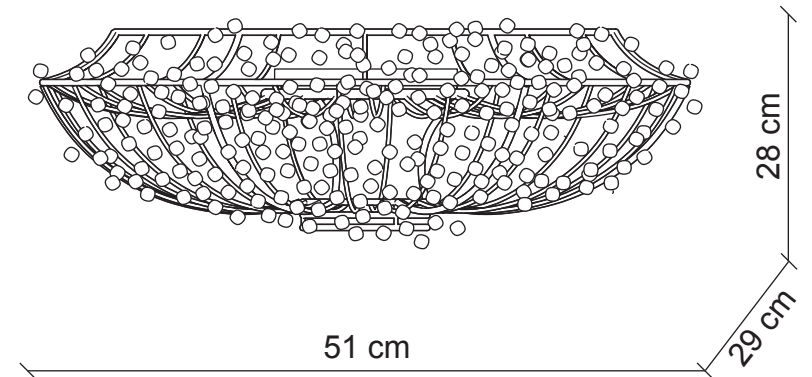

PATRIZIAGARGANTI

Firenze

The soul light

Nana Collection

3 lights wall lamp

Crystals	Finish
	 polished nickel
clear grapes	 gold plated

PG430

PG431

 3x
40W E14
not supplied

Kg 3
m³ 0,19