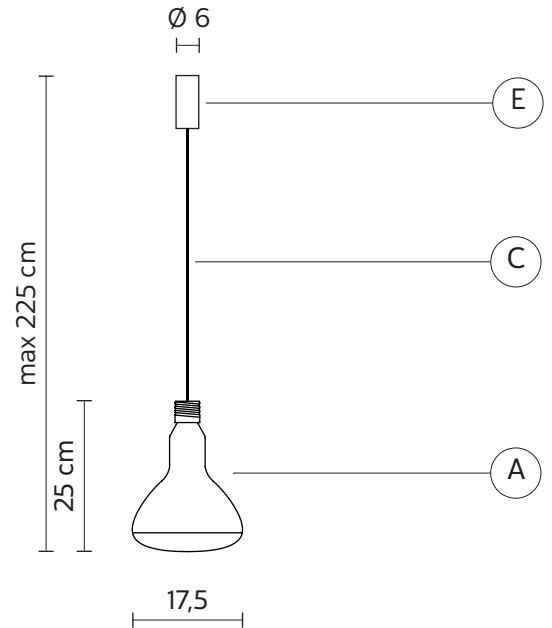

CEILING CUP "E"

material	metal
colour	matt black

ELECTRICAL CABLE "C"

material	PVC	
colour	black	

ELECTRICAL SYSTEM

socket	G9
source	max 1x33 w
energy class	from E to A++

PACKAGING

nr. of collis	1
net weight/kg	1
gross weight/kg	1,85
packaging/cm	25x25x32

EMISSION OF LIGHT

one-directional

	direct
	filtered
	indirect
	none

CERTIFICATION

IEC 60598-1:2014
EN 60598-1:2015

IP rate
bulb IP20
equipped

item number
halogen
G9 - 33 w - 460 lumen
2900 K°, class D

COLLECTION