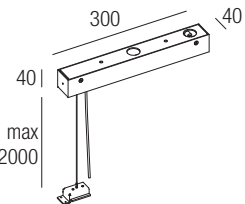

Optionals

CT-DEB White
CT-DEN Black
Dead end

CT-MJB White
CT-MJN Black
Mechanical joints (2 pcs)

CT-EJ
Electrical straight joint

CTP-K01
Suspension kit with steel wire and automatic locking device

42 max 2000

CTP-F01B White
CTP-F01N Black
Ceiling rose without driver and with suspension kit CTP-K01