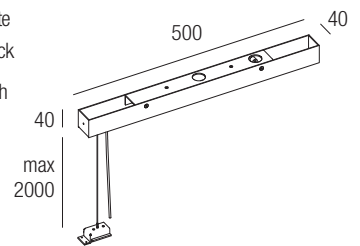

CTP-F02B White
CTP-F02N Black
Ceiling rose with driver and with suspension kit CTP-K01