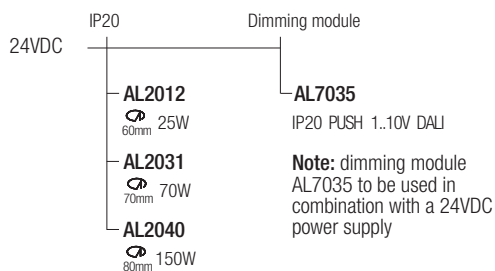

Drivers

Lighting elements

Projector modules