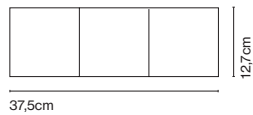

## Joan Gaspar

marset

**Atlas**

**Base Atlas 2**

**Base Atlas 3**

**Atlas / Atlas Ad.**

E27 LED PAR30 10W 40°  
3000K 850/1200lm

Transparent polycarbonate shade that envelops the light source. Stainless steel and teflon joint. Base made of white polyamide.