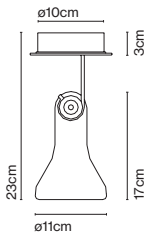

## Joan Gaspar

marset

**Atlas**

**Base Atlas 2**

**Base Atlas 3**

**Atlas / Atlas Ad.**

E27 LED PAR30 10W 40°  
3000K 850/1200lm

Transparent polycarbonate shade that envelops the light source. Stainless steel and teflon joint. Base made of white polyamide.

Transparent

Translucent electrical cord  
Atlas with track adaptor

- [Download](#) Assembly Instructions
- [Download](#) 2D
- [Download](#) 3D
- [Download](#) Energy label

**Range**

info@marset.com  
www.marset.com