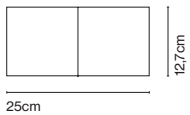

## Joan Gaspar

marset

**Atlas**

**Base Atlas 2**

**Base Atlas 3**

**Atlas / Atlas Ad.**

E27 LED PAR30 10W 40°  
3000K 850/1200lm

Transparent polycarbonate shade that envelops the light source. Stainless steel and teflon joint. Base made of white polyamide.