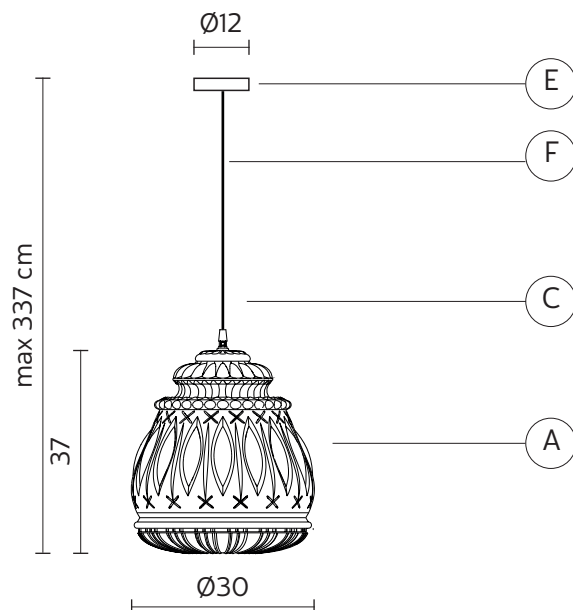

GINGER suspension

Edmondo Testaguzza design

year 2015

TECHNICAL SHEET - SE116 3F EXT

STRUCTURE "A"

material glass
colour smoked

CEILING CUP "E"

material metal
colour matt black

ELECTRICAL CABLE "C"

material neoprene
colour black

ELECTRICAL SYSTEM

socket E27
source max 1x52w
energy class from E to A++

PACKAGING

nr. of collis 1
net weight/kg 5
gross weight/kg 9
packaging/cm 47x47x47

EMISSION OF LIGHT

one-directional

 direct
 filtered
 indirect
 none

CERTIFICATION

IEC 60598-1:2008
EN 60598-1:2008 + A11:2009

IP rate IP44
bulb not provided

COLLECTION