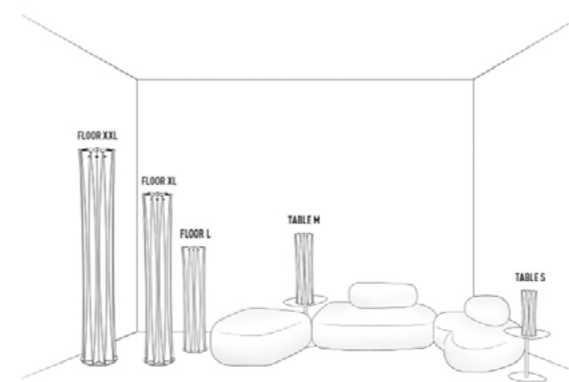

BACH design by Francesco Piretti

Compendium page 220

PRODUCT	SIZE	COLOUR	CODE
FLOOR LAMP XXL Bulbs E27: 3 X 8W LED Filament Made of: Opalflex® With: Stainless Steel base - Dimmer included Weight: net Kg 4,00 - gross Kg 6,50 Package: 33 x 27 x h185cm CE IP 20	184 cm (72-1/2") 31,5 cm (12-1/2")	☐ WHITE ☒ GOLD	BAC42PF00005W BAC42PF000050
FLOOR LAMP XL Bulbs E27: 3 X 8W LED Filament Made of: Opalflex® With: Stainless Steel base - Dimmer included Weight: net Kg 3,10 - gross Kg 6,50 Package: 37,5 x 28,5 x h169cm CE IP 20	161 cm (63-1/2") 31,5 cm (12-1/2")	☐ WHITE ☒ GOLD	BAC42PF00004W BAC42PF000040
FLOOR LAMP L Bulbs E27: 2 X 8W LED Filament Made of: Opalflex® With: Stainless Steel base - Dimmer included Weight: netKg 2,55 - gross Kg 3,80 Package: 33 x 28 x h121cm	116 cm (43-3/4") 31,5 cm (12-1/2")	☐ WHITE ☒ GOLD	BAC42PF00003W BAC42PF000030
FLOOR LAMP M Bulbs E27: 1 X 8W LED Filament Made of: Opalflex® With: Stainless Steel base - Dimmer included Weight: net Kg 1,30 - gross Kg 1,65 Package: 23 x 23 x h75cm	73 cm (28-3/4") 21 cm (8-1/4")	☐ WHITE ☒ GOLD	BAC42TAV0002W BAC42TAV00020

PRODUCT	SIZE	COLOUR	CODE
TABLE LAMP S Bulbs E14: 1 X 4W LED Filament Made of: Opalflex® With: Stainless Steel base Weight: net Kg 0,60 - gross Kg 0,75 Package: 19 x 17 x h48cm CE IP 20	42 cm (16-1/2") 16 cm (6-1/4")	☐ WHITE ☒ GOLD	BAC42TAV0001W BAC42TAV00010

BACH ENTIRE COLLECTION