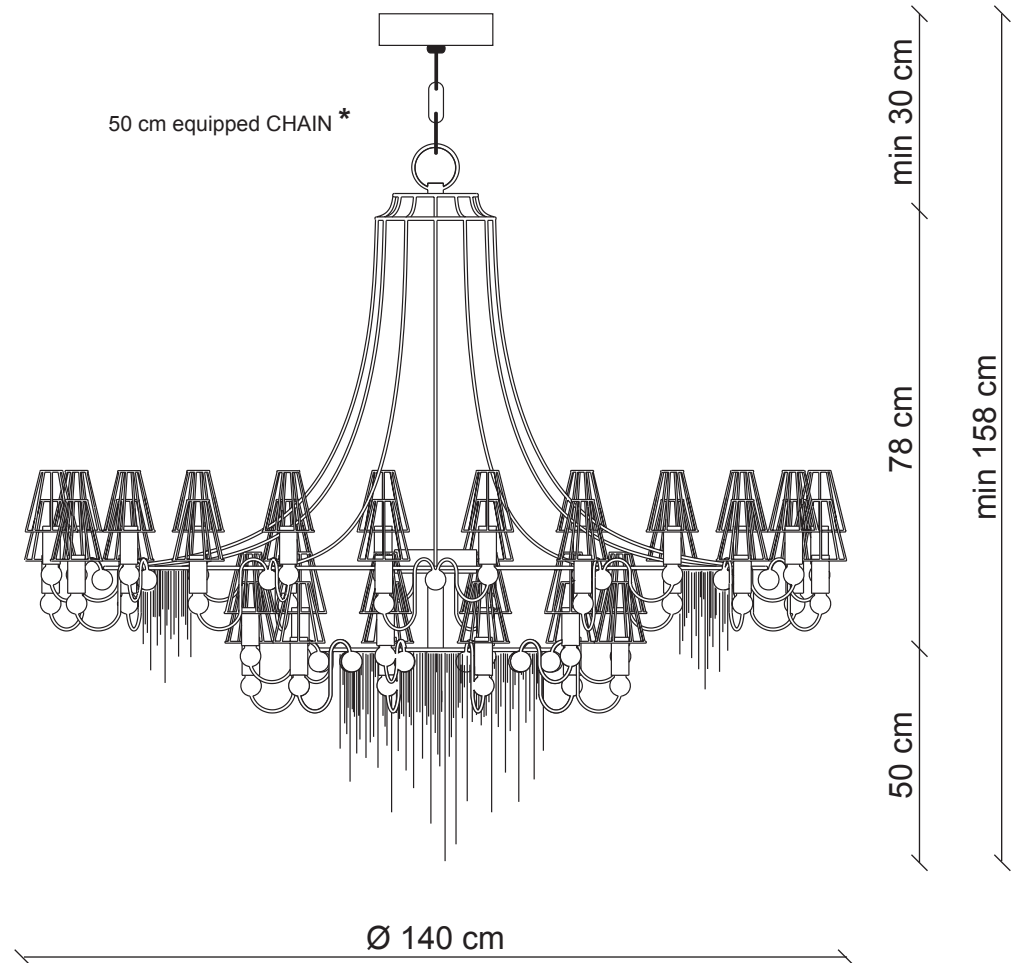

PATRIZIAGARGANTI

Firenze

The soul light

Burlesque Collection

36 lights chandelier

Metals / crystals matching

Finish structure	polished white	polished black	champagne	champagne	champagne	champagne
Versions lampshades crystals	white & clear	black & clear	amethyst & clear	smoke & clear	green & clear	red & clear
Item	PG100	PG101	PG102	PG103	PG104	PG105

Ø 9x4 cm
H. 11 cm

36x
40W E14
not supplied

Kg 63
m³ 3,26