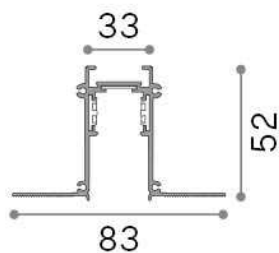

General info

Technical - Accessories

Ean	8021696320472
Item	EGO PROFILE RECESSED EASY 1000 mm BK
Installation	Accessories
Guarantee	5 years
Gross weight	1.46 kg
Volume	-

Technical info

Net weight	1.16 kg
Compliance	CE
Operating temperature	0° ~ +40 °C
Full load efficiency	X
Dimmer	Dimmable, On-Off / DALI / 1-10V
Accessory type	-
Power output	48 V DC
Recessed specifications	1015 x 38 - h. \geq 85 , 1-40