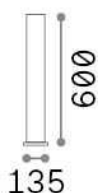

### Outdoor - Floor lamps

<b>Ean</b>	8021696328829
<b>Item</b>	CLIO MPT1 COFFEE
<b>Installation</b>	Floor lamps
<b>Guarantee</b>	5 years
<b>Gross weight</b>	1.36 kg
<b>Volume</b>	-

## Technical info

<b>Net weight</b>	1.36 kg
<b>Insulation class</b>	I
<b>Protection index</b>	IP44
<b>Compliance</b>	CE
<b>Operating temperature</b>	-15° ~ +45 °C
<b>Dimmer</b>	Determined by the light bulb
<b>Power output</b>	220-240 V AC
<b>Power supply</b>	Not required
<b>Accessories not included</b>	Lampshade