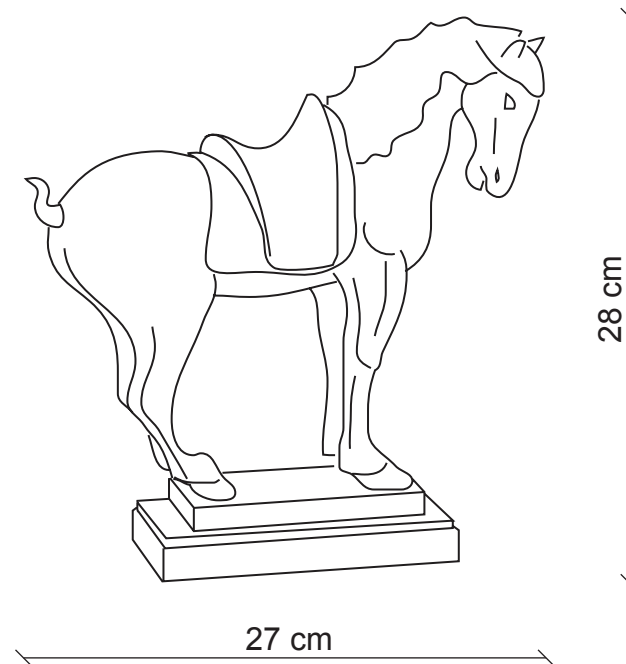

# PATRIZIAGARGANTI

Firenze

**BAGA** 25<sup>th</sup> Anniversary  
LOVELY LIGHT

**art. CM402/O**

Ceramic statue

Finish: Terracotta and colour

m<sup>3</sup> 0,22  
Kg 2,8