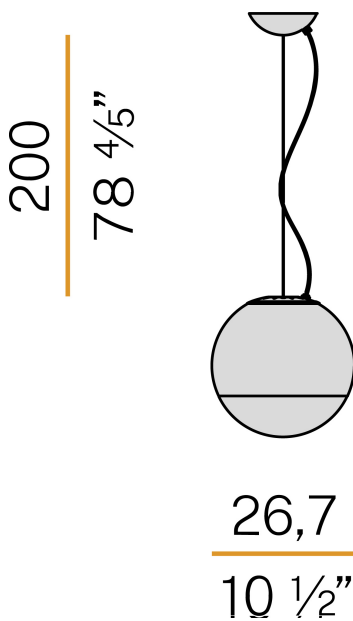

PANZERI

Smoke

220-240V AC

L01540.027.0200

 titanium/smoky grey diffuser

Data sheet

CODE	L01540.027.0200
SYSTEM POWER CONSUMPTION	max 116W
EFFICACY	11.47lm/W
LIGHT SOURCE	LED retrofit / halogen
LIGHT SOURCE KIT	* included
COMPATIBLE SOURCES	LED retrofit bulb 21W E27 2700K Ra80 2500lm (dimmable)* / max 116W E27
COLOUR TEMPERATURE	2700K Ra>80
LIGHT DISTRIBUTION	diffused
POWER SUPPLY	220-240V AC
FREQUENCY	50/60Hz
NOMINAL LUMINOUS FLUX	2500lm
LUMEN OUTPUT	1330lm
EFFICIENCY	53.2%
WEIGHT	2.46 Kg
PROTECTION DEGREE	IP20
PACKING DIMENSIONS	0,0 x 0,0 x 0,0 cm

Suspension lighting fixture for interiors, with direct and indirect light emission. Pickled sheet metal structure in titanium polyacrylic paint. Diffuser in hand-crafted blown glass with white or smoke-grey shaded effect. 2m (78,7") long steel suspension cable. 2m (78,7") long power cable in transparent PVC. Power canopy with galvanized sheet metal ceiling bracket and pickled sheet metal covering in titanium polyacrylic paint.

Technical drawing

Polar diagram