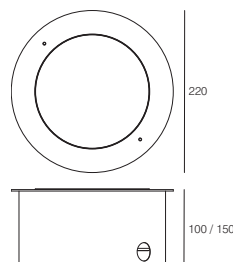

LED 3000K \ reflector 30° \ 900lm \
13W \ 220-240V

Transparent glass diffuser
h 150 mm **23802**

Housing wall h 100 mm **23811**

Housing wall h 150 mm **23812**

LED 4000K **+ 4K**

Browntech color **+ BT**

via P. Stucchi, 2 \ 20872 Cornate d'Adda (MB) Italy
tel. +39 039 6060754 \ Fax +39 039 6887843
www.inverlight.it \ info@inverlight.it