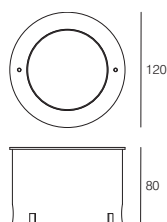

Browntech color **+ BT**

LED black ring

LED \ white ring

LED \ GX53

Flu \ GX53

Arrows 22 / **NEW**

Recessed ceiling light completely made of stainless steel Aisi 316.
Transparent glass and opal diffuser. Driver included.
Housing in stainless steel.
No visible screws.