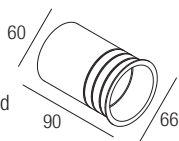

Optionals

CSGS07

Recessing box with trim

Note: recessing box needed for installation

LGS701

Low luminance louver

Note: the filter must be ordered together with the lighting fixture