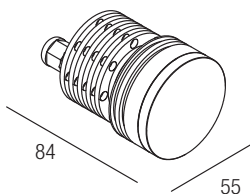

IP67 made in Italy

Supply current

24 VDC

Power

7 W

Parallel wiring

Dimensions

Photometric diagrams