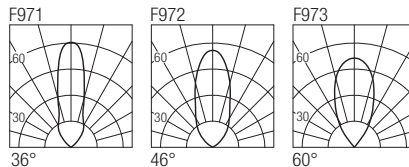

IP67 made in Italy

Supply current

24 VDC

Power

7 W

Parallel wiring

Dimensions

Photometric diagrams