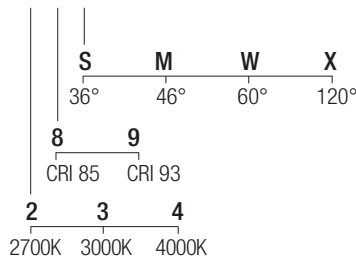

IP67 made in Italy

Supply current

24 VDC

Power

7 W

Parallel wiring

Dimensions

Photometric diagrams

CCT/CRI/Flux

CCT	CRI85	CRI93
2700K	630lm	590lm
3000K	700lm	650lm
4000K	730lm	670lm

Code construction

GS7 X X X

Note: cable cut to measure on request

Optionals

CSGS07

Recessing box with trim