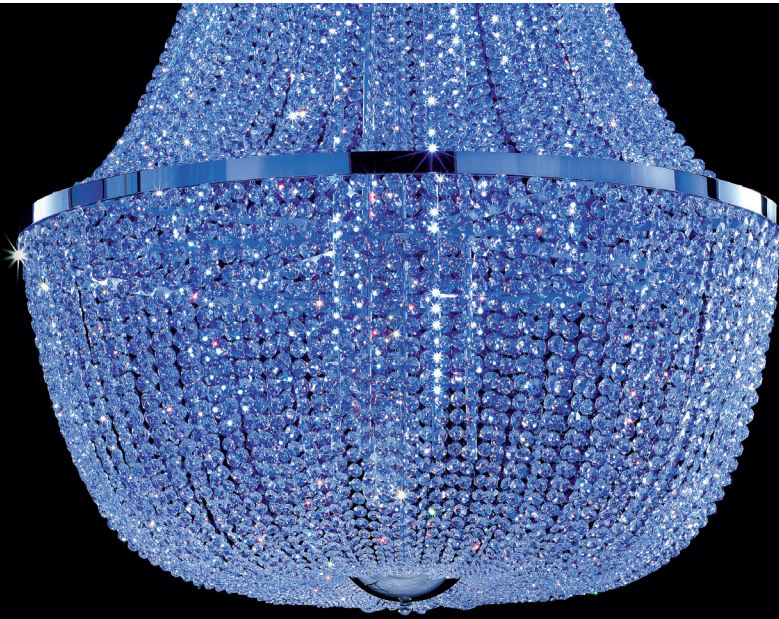

IMPERO-DECO VE 864 RGB 60

Design by: Studio Stile Masiero

Telaio in metallo cromato, pendagli in cristallo. Impianto elettrico a LED. Trasformatore incluso. Telecomando incluso.

Chrome plated metal frame, crystal pendants. LED lighting system. Ballast included. Remote control included.

H 110 cm
43.30"

Ø 60 cm
23.60"

Peso: 23 kg

LED x 35W RGB

MATERIALI MATERIALS

CUT CRYSTAL

Pendagli in cristallo trasparente molato.

Pendants in transparent cut crystal.

SWAROVSKI® ELEMENTS

Pendagli in cristallo trasparente SWAROVSKI® ELEMENTS.

Pendants in transparent SWAROVSKI® ELEMENTS crystal.

HALF CUT GLASS

Pendagli in vetro semi-molato.

Half cut glass pendants.

MASIERO®