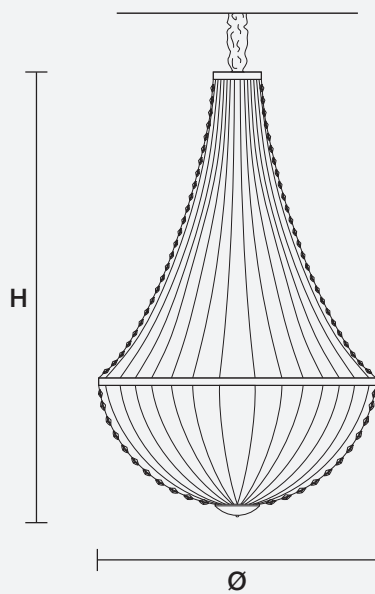

IMPERO-DECO VE 864 RGB 60

Design by: Studio Stile Masiero

Telaio in metallo cromato, pendagli in cristallo. Impianto elettrico a LED. Trasformatore incluso. Telecomando incluso.

Chrome plated metal frame, crystal pendants. LED lighting system. Ballast included. Remote control included.

H 110 cm
43.30"

Ø 60 cm
23.60"

Peso: 23 kg

LED x 35W RGB

MATERIALI MATERIALS

CUT CRYSTAL

Pendagli in cristallo trasparente molato.

Pendants in transparent cut crystal.