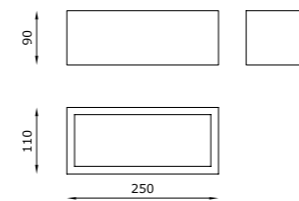

PIPEDINO INDIRECT

Un'illuminazione che esalta i dettagli, guidando lo sguardo verso l'alto: Pipedino Indirect è una lampada da interni a parete in AirCoral®, un parallelepipedo che lascia pieno potere alla luce, protagonista indiscussa all'interno del progetto architettonico. Valorizzare, giocando con le simmetrie, con le forme e con una potenza visiva senza pari.

A luminaire that exalts the details, guiding the eye upwards: Pipedino Indirect is an indoor wall lamp in AirCoral®, a parallelepiped that gives full power to light, the undisputed protagonist inside the architectural project. Enhancing, while playing with symmetries, with shapes and with an unparalleled visual power.

TECHNICAL FEATURES

	2937.AC	2936.AC
Code	2937.AC	2936.AC
Type	Wall lamp 	Wall lamp
Material	AC: AirCoral®	AC: AirCoral®
Absorption capacity*	5.47 m²	5.47 m²
Mounting	Wall mounting	Wall mounting
IP rating	IP20	IP20
Insulation class	I	I
Control gear	Electronic ballast	Dimmable constant current driver
Lamp type	TC-DEL 	LED 350 mA
Lamp wattage	1 x 26W	1 x 6.5W
Luminous efficacy	-	810 lm - 3000K
Light distribution	-	Wide beam 120°
Fitting	G24q-3	-
Light colour	-	White 3000K White 2700K | 4000K (on request)
Voltage connection	220-240V · 50/60Hz	220-240V · 50/60Hz
CRI	-	>90
Emergency	-	-
Energy efficiency class	A	A+
Note	-	Trailing-edge and leading-edge dimming (20 - 100%). Satin glass included.

OPTIONAL ACCESSORIES

product code	optional code	description	info
2937.AC	2920	Glass safety screen	Protection IP40

* The absorption capacity per m² calculated by the American organization TCNA (Tile Council of North America) is measured for an average room of 2.7 m in height and therefore expressed in m²