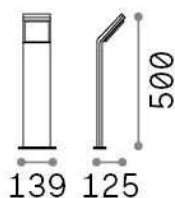

General info

Outdoor - Floor lamps

Ean	8021696322506
Item	STYLE PT H050 NERO 4000K
Installation	Floor lamps
Guarantee	5 years
Gross weight	1.02 kg
Volume	0.012167 m ³

Technical info

Net weight	1.02 kg
Insulation class	I
Protection index	IP54
Compliance	CE
Operating temperature	-15° ~ +45 °C
Dimmer	NO, On-Off
Power output	100-240 V AC 50/60 Hz
Power supply	In-built, included Replaceable (by qualified operators only), electronic

Source info

Integrated source	Integrated LED module
Replaceable source	No
Power	9 W
Emission	Direct
Max consumption	max 9,00 W
Features LED	LED SMD
CCT LED	4000 K
Duration LED (t. 25°C)	30000 h
CRI	> 80
Light beam	120°
Light beam flux	1100 lm
Useful light flux	830 lm