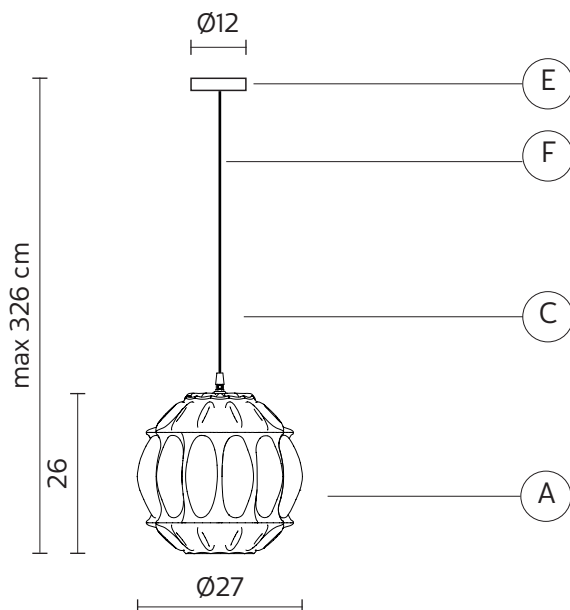

CEILING CUP "E"

material	metal
colour	transparent

ELECTRICAL CABLE "C"

material	neoprene	
colour	black	

ELECTRICAL SYSTEM

socket	E27
source	max 1x52w
energy class	from E to A++

PACKAGING

nr. of collis	1
net weight/kg	2,9
gross weight/kg	4,2
packaging/cm	38x38x42

EMISSION OF LIGHT

one-directional

CERTIFICATION

IEC	60598-1:2008
EN	60598-1:2008 + A11:2009

IP rate	IP44
bulb	not provided

COLLECTION