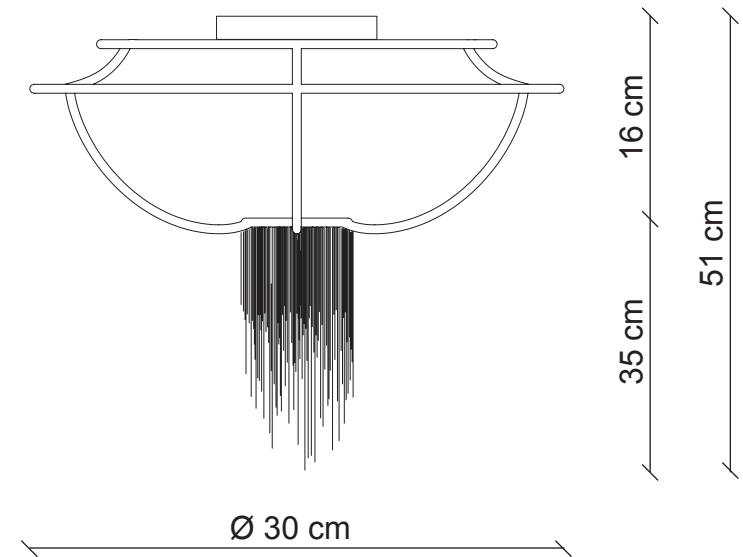

PATRIZIAGARGANTI

Firenze

The soul light

Burlesque Collection

3 lights ceiling lamp

Metals / crystals matching

Finish structure	polished white	polished black	champagne	champagne	champagne	champagne
Versions lampshades crystals	white & clear	black & clear	amethyst & clear	smoke & clear	green & clear	red & clear
Item	PG148	PG149	PG150	PG151	PG152	PG153

 3x
40W E14
not supplied

Kg 4
m³ 0,17