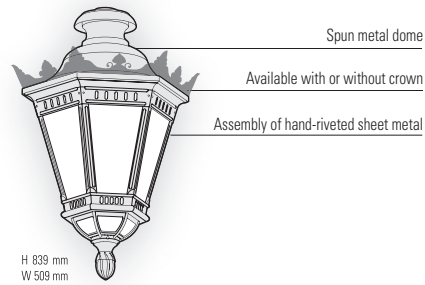

Citadelle

IP66 (lantern)
Class 1

Aluminium or patinated copper (unvarnished)
Opal PMMA diffuser

SOURCES

LED 35W - 3000K warm white
LED 35W - 4000K neutral white
LED 70W - 3000K warm white
LED 70W - 4000K neutral white
E27 - 105W max H 280 mm max
E27 SHP & IM on request

LED 35W
Real light output - 2027 lm
CRI > 80

LED 70W
Real light output - 4482 lm
CRI > 80

MODELS

height / width / depth

1 468 / 509

1

1 294 / 509 / 805

2