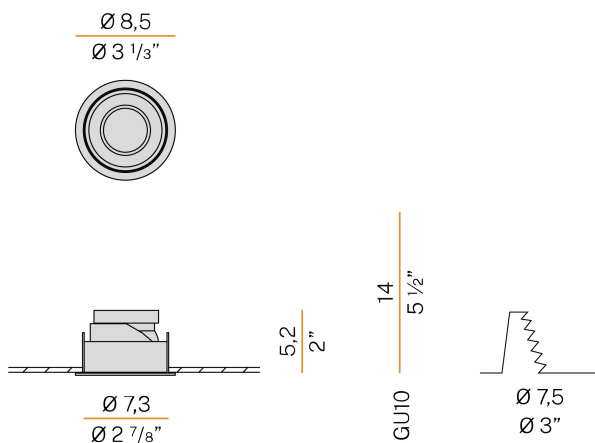

Technical drawing