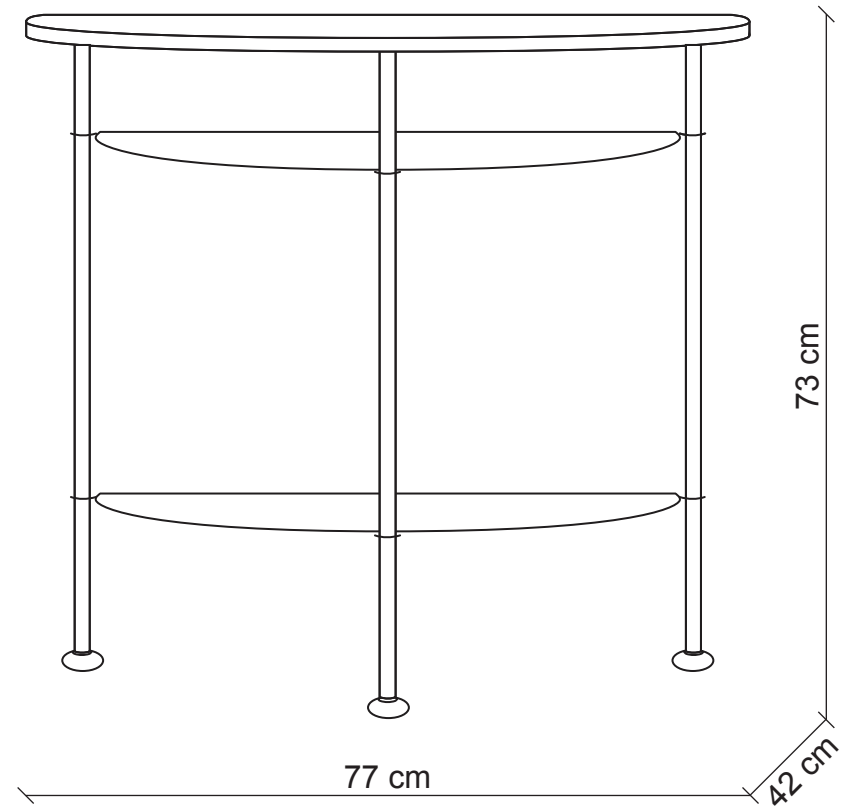

PATRIZIAGARGANTI

Firenze

BAGA XXI Century
LOVELY LIGHT

art. 2000

Bedside table

Finish: Silver leaf with protected nickel details

Top: Antiqued black wood

m³ 0,40
Kg 12,3