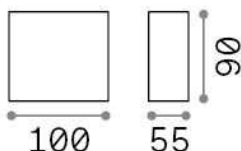

General info

Outdoor - Wall lamps

Ean	8021696321691
Item	ARGO AP1 BIANCO 4000K
Installation	Wall lamps
Guarantee	5 years
Gross weight	0.96 kg
Volume	0.00105 m ³

Technical info

Net weight	0.6 kg
Insulation class	I
Protection index	IP65
Compliance	CE
Operating temperature	-15° ~ +45 °C
Dimmer	NO, On-Off
Power output	220-240 V AC 50/60 Hz
Power supply	In-built, included Replaceable (by qualified operators only), electronic

Source info

Integrated source	Integrated LED module
Replaceable source	No
Power	6 W
Emission	Direct
Max consumption	max 6,00 W
Features LED	LED COB CREE
CCT LED	4000 K
Duration LED (t. 25°C)	30000 h
CRI	> 80
SDCM	3
Light beam	100°
Light beam flux	620 lm
Useful light flux	540 lm
Photobiological risk	2