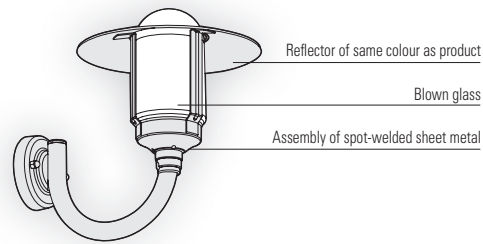

IP44
Class 1

Aluminium
Clear or frosted glass diffuser

SOURCE

E27 - 105W max   Ø66 mm - H120 mm max