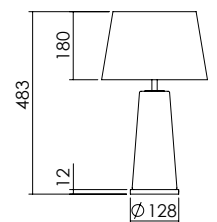

# INVERSA Table Lamp

OXEN LUCE

Table lamp with metal and glass base and fabric shade.

Lampada da tavolo con base in metallo e vetro e paralume in tessuto.

LIGHT SOURCE | FONTE LUMINOSA

DIMENSIONS | DIMENSIONI

E27 max 9W LED

IP20 CE ENEC

7154D0

FINISHES | FINITURE

CODE | CODICE

Body | Corpo

Shade | Paralume

MAIN CODE CODICE BASE	SHAPE FORMA	VARIABLE VARIANTE	SHADE PARALUME	COLOR COLORE
7154	D0	.000	.0A .1A	AT XX